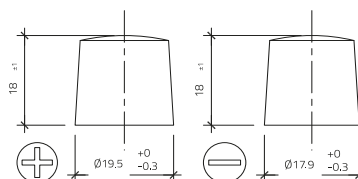

Terminal 1

Bodenleiste -