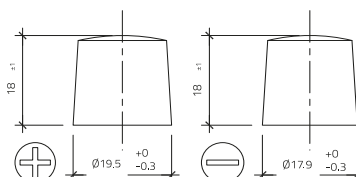

Terminal 1

Bodenleiste -