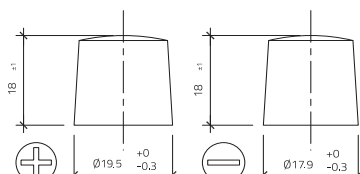

intAct Start-Stop-Power EFB Asia

Closed EFB (Enhanced Flooded Battery) | filled and charged | maintenance-free

Art.No.

EFB68SS-1-ASIA

Usage

intAct Start-Stop-Power EFB Asia

Volt	12V
Capacity	68 Ah (c20)
CCR -18°C (EN)	730 A (EN)
Electrolyte	diluted sulphuric acid
Electrolyte density	1,28 +/- 0,01 Kg/l (25° C)
Size (LxWxH)	270 x 173 x 222 mm
Weight	19,5 kg
Pos. of Terminal	1
Terminal	1
Bodenleiste	B01

Terminal 1

As of 28.08.2025