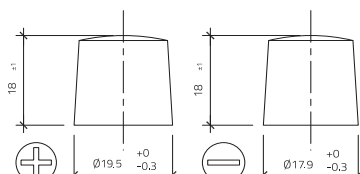

intAct Start-Stop-Power EFB Asia

Closed EFB (Enhanced Flooded Battery) | filled and charged | maintenance-free

Art.No.

EFB68SS-0-ASIA

Usage

intAct Start-Stop-Power EFB Asia

Volt	12V
Capacity	68 Ah (c20)
CCR -18°C (EN)	730 A (EN)
Electrolyte	diluted sulphuric acid
Electrolyte density	1,28 +/- 0,01 Kg/l (25° C)
Size (LxWxH)	270 x 173 x 222 mm
Weight	19,5 kg
Pos. of Terminal	0
Terminal	1
Bodenleiste	B01

Size

Pos. of Terminal 0

Terminal 1

Bodenleiste B01

As of 28.08.2025