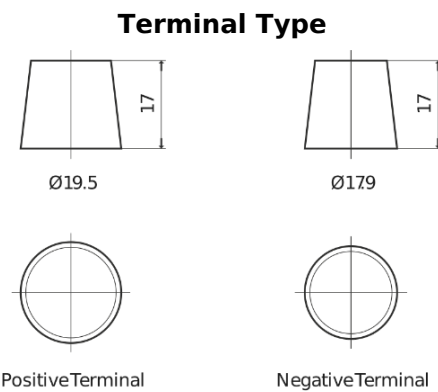

**Product overview**

Batteries for Marine and Leisure

**Dual ER600**

Part number	ER600
Technology	Flooded
EAN/GTIN	3661024037969
Voltage	12 V
Capacity	120.0 Ah
CCA	800 A
Length	349 mm
Width	175 mm
Height	285 mm
Box size	D03
Polarity	ETN 1
Terminal Type	EN taper post
Hold Down	B0
Weights (subject of variation)	31.40 kg