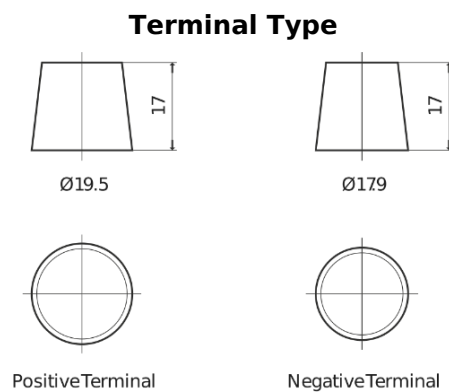

Product overview

Batteries for Marine and Leisure

Dual ER850

Part number	ER850
Technology	Flooded
EAN/GTIN	3661024037440
Voltage	12 V
Capacity	180.0 Ah
CCA	1000 A
Watt hour	850 Wh
Length	513 mm
Width	223 mm
Height	223 mm
Box size	D05
Polarity	ETN 3
Terminal Type	EN taper post
Hold Down	B0
Weights (subject of variation)	46.10 kg