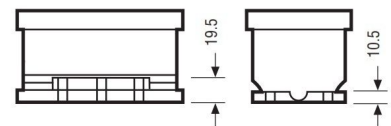

Yuasa Technical Data Sheet

Yuasa YBX1075 - YBX 1000 CaCa Batteries

Performance

Nominal Voltage	12 V
Capacity (20hr)	56 Ah
Rated CCA	470 A

Dimensions (±2mm)

Length	243 mm
Width	175 mm
Height	175 mm

Weights & Measures

Terminal Type

T1

Standard DIN Post

Positive Terminal

Negative Terminal

Cell Assembly Layout

Battery Hold-down

B3/B4 (B3 with Hold-Down adaptor)