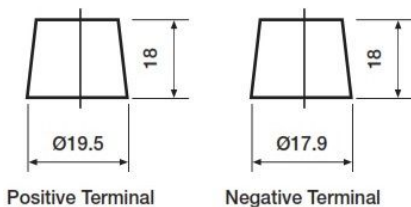

Yuasa Technical Data Sheet

Yuasa YBX1075 - YBX 1000 CaCa Batteries

Performance

Nominal Voltage	12 V
Capacity (20hr)	56 Ah
Rated CCA	470 A

Dimensions (±2mm)

Length	243 mm
Width	175 mm
Height	175 mm

Weights & Measures

Weight	13.7 kg
--------	---------

Container Features

Case Type	LB2 DIN
Terminal Type	T1
Hold-down	B13/B14
State of Charge Indicator	✓
Handles	✓
End Venting	✓
Lid Type	SMF

Technology

Flame Arrestor	✓
Technology	Ca/Ca
Separator Type	PE
VDA Roll Over Test	✓
Recommended Charge Rate (A)	4 A
Performance Marking	W3-C2-V2-E1

Terminal Type

T1

Standard DIN Post

Positive Terminal

Negative Terminal

Cell Assembly Layout

Battery Hold-down

B3/B4 (B3 with Hold-Down adaptor)