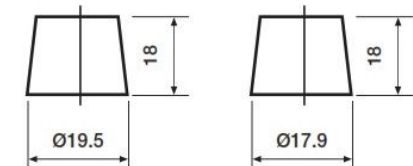

Yuasa Technical Data Sheet

Yuasa YBX1096 - YBX 1000 CaCa Batteries

Performance

Nominal Voltage	12 V
Capacity (20hr)	70 Ah
Rated CCA	640 A

Dimensions (±2mm)

Length	278 mm
Width	175 mm
Height	190 mm

Weights & Measures

Weight	18.4 kg
--------	---------

Container Features

Case Type	L3 DIN
Terminal Type	T1
Hold-down	B13
State of Charge Indicator	✓
Handles	✓
End Venting	✓
Lid Type	SMF

Technology

Flame Arrestor	✓
Technology	Ca/Ca
Separator Type	PE
VDA Roll Over Test	✓
Recommended Charge Rate (A)	5 A
Performance Marking	W3-C2-V2-E1

Terminal Type

T1

Standard DIN Post

Positive Terminal

Negative Terminal

Cell Assembly Layout

Battery Hold-down

B3