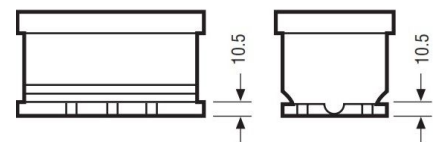

Yuasa Technical Data Sheet

Yuasa YBX1096 - YBX 1000 CaCa Batteries

Performance

Nominal Voltage	12 V
Capacity (20hr)	70 Ah
Rated CCA	640 A

Dimensions (±2mm)

Length	278 mm
Width	175 mm
Height	190 mm

Weights & Measures

Terminal Type

T1

Standard DIN Post

Positive Terminal

Negative Terminal

Cell Assembly Layout

Battery Hold-down

B3