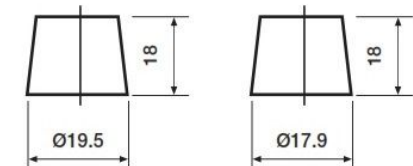

Terminal Type

T1

Standard DIN Post

Positive Terminal

Negative Terminal