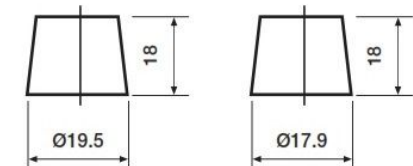

Yuasa Technical Data Sheet

Yuasa YBX3627 - YBX 3000 Super Heavy Duty

Performance

Nominal Voltage	12 V
Capacity (20hr)	143 Ah
Rated CCA	900 A

Dimensions (±2mm)

Length	513 mm
Width	189 mm
Height	223 mm

Weights & Measures

Weight	36.6 kg
--------	---------

Container Features

Case Type	DIN A
Layout	3
Terminal Type	T1
Hold-down	N
State of Charge Indicator	✓
Handles	✓
End Venting	✓
Lid Type	SMF

Technology

Flame Arrestor	✓
Technology	Ca/Ca
Separator Type	PE
VDA Roll Over Test	✓
Recommended Charge Rate (A)	10 A
Performance Marking	W3-C2-V4-E2

Terminal Type

T1

Standard DIN Post

Positive Terminal

Negative Terminal

Cell Assembly Layout

Battery Hold-down

by GSYUASA