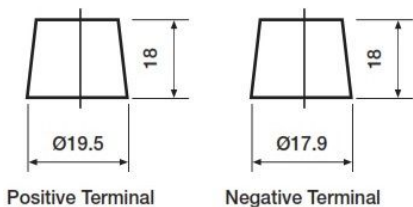

Terminal Type

T1

Standard DIN Post