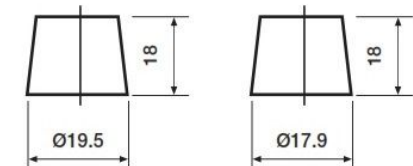

Yuasa Technical Data Sheet

Yuasa YBX3629 - YBX 3000 Super Heavy Duty

Performance

Nominal Voltage	12 V
Capacity (20hr)	180 Ah
Rated CCA	1175 A

Dimensions (±2mm)

Length	513 mm
Width	223 mm
Height	223 mm

Weights & Measures

Weight	45.3 kg
--------	---------

Container Features

Case Type	DIN B
Layout	3
Terminal Type	T1
Hold-down	N
State of Charge Indicator	✓
Handles	✓
End Venting	✓
Lid Type	SMF

Technology

Flame Arrestor	✓
Technology	Ca/Ca
Separator Type	PE
VDA Roll Over Test	✓
Recommended Charge Rate (A)	13 A
Performance Marking	W3-C2-V4-E2

Terminal Type

T1

Standard DIN Post

Positive Terminal

Negative Terminal

Cell Assembly Layout

3

Battery Hold-down