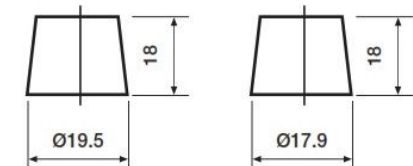

Yuasa Technical Data Sheet

Yuasa YBX3642 - YBX 3000 Super Heavy Duty

Performance

Nominal Voltage	12 V
Capacity (20hr)	110 Ah
Rated CCA	925 A

Dimensions (±2mm)

Length	329 mm
Width	173 mm
Height	240 mm

Weights & Measures

Weight	27.6 kg
--------	---------

Container Features

Case Type	GR31A BCI
Layout	9
Terminal Type	T1
Hold-down	N
State of Charge Indicator	✓
Handles	✓
End Venting	✓
Lid Type	Flat SMF

Technology

Flame Arrestor	✓
Technology	Ca/Ca
Separator Type	PE
VDA Roll Over Test	✓
Recommended Charge Rate (A)	8 A
Performance Marking	W3-C2-V3-E2

Terminal Type

T1

Standard DIN Post

Positive Terminal

Negative Terminal

Cell Assembly Layout

9

Battery Hold-down