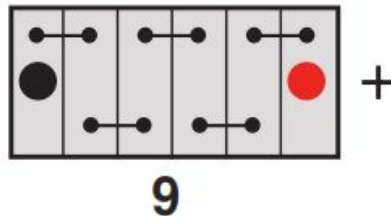

Weight	27.6 kg
--------	---------

Container Features

Case Type	GR31A BCI
Layout	9
Terminal Type	T1
Hold-down	N
State of Charge Indicator	✓
Handles	✓
End Venting	✓
Lid Type	Flat SMF

Technology

Flame Arrestor	✓
Technology	Ca/Ca
Separator Type	PE
VDA Roll Over Test	✓
Recommended Charge Rate (A)	8 A
Performance Marking	W3-C2-V3-E2

Terminal Type

T1

Standard DIN Post

Positive Terminal

Negative Terminal

Cell Assembly Layout

9

Battery Hold-down