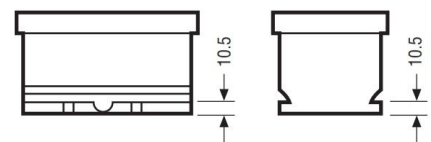

Yuasa Technical Data Sheet

Yuasa YBX3665 - YBX 3000 Super Heavy Duty

Performance

Nominal Voltage	12 V
Capacity (20hr)	112 Ah
Rated CCA	870 A

Dimensions (±2mm)

Length	346 mm
Width	173 mm
Height	234 mm

Weights & Measures

Terminal Type

T1

Standard DIN Post

Positive Terminal

Negative Terminal

Cell Assembly Layout

Battery Hold-down

B1