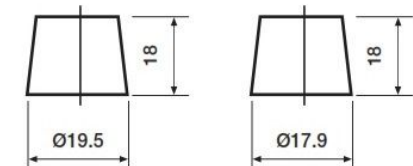

Yuasa Technical Data Sheet

Yuasa YBX3665 - YBX 3000 Super Heavy Duty

Performance

Nominal Voltage	12 V
Capacity (20hr)	112 Ah
Rated CCA	870 A

Dimensions (±2mm)

Length	346 mm
Width	173 mm
Height	234 mm

Weights & Measures

Weight	25.5 kg
--------	---------

Container Features

Case Type	Euro Compact Low
Terminal Type	D2A
Hold-down	T1
State of Charge Indicator	B1
Handles	✓
End Venting	✓
Lid Type	✓
	Flat Plug

Technology

Flame Arrestor	✓
Technology	Ca/Ca
Separator Type	PE
VDA Roll Over Test	✓
Recommended Charge Rate (A)	8 A
Performance Marking	W3-C2-V3-E2

Terminal Type

T1

Standard DIN Post

Positive Terminal

Negative Terminal

Cell Assembly Layout

Battery Hold-down

B1