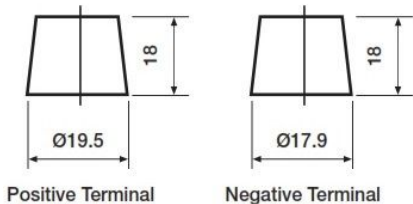

Terminal Type

T1

Standard DIN Post