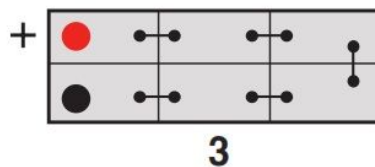

Dimensions (±2mm)

Length	513 mm
Width	223 mm
Height	223 mm

Weights & Measures

Weight	46.4 kg
--------	---------

Container Features

Case Type	DIN B
Layout	3
Terminal Type	T1
Hold-down	N
State of Charge Indicator	✓
Handles	✓
End Venting	✓
Lid Type	SMF

Technology

Flame Arrestor	✓
Technology	Ca/Ca
Separator Type	PE
VDA Roll Over Test	✓
Recommended Charge Rate (A)	13 A

Terminal Type

T1

Standard DIN Post

Cell Assembly Layout

Battery Hold-down

by GSYUASA