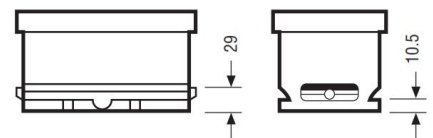

Battery Hold-down

B5

by GSYUASA

www.yuasa.com