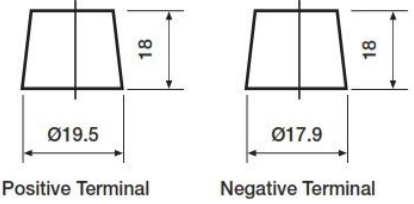

Terminal Type

T1

Standard DIN Post