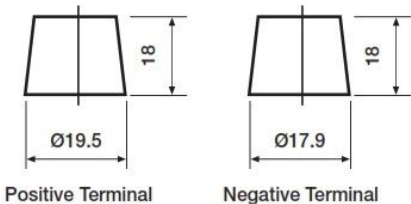

Terminal Type

T1

Standard DIN Post