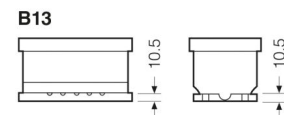

Length	353 mm
Width	175 mm
Height	190 mm

Weights & Measures

Weight	23.3 kg
--------	---------

Container Features

Case Type	L5 DIN
Terminal Type	T1
Hold-down	B13
State of Charge Indicator	✓
Handles	✓
End Venting	✓
Lid Type	SMF

Technology

Flame Arrestor	✓
Technology	Ca/Ca
Separator Type	PE
Recommended Charge Rate (A)	7 A

Terminal Type

T1

Standard DIN Post

Cell Assembly Layout

Battery Hold-down

by GSYUASA