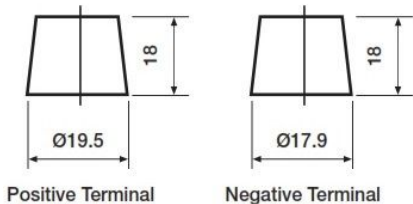

Yuasa Technical Data Sheet

Yuasa L36-AGM - YBX Active® Leisure & Marine

Performance

Nominal Voltage	12 V
Capacity (20hr)	95 Ah
Rated CCA	850 A
Watt hours	1140 Wh

Dimensions (±2mm)

Length	353 mm
Width	175 mm
Height	190 mm

Weights & Measures

Weight	25.6 kg
--------	---------

Container Features

Case Type	L5 DIN AGM
Terminal Type	T1
Hold-down	B13
Handles	✓
End Venting	✓
Lid Type	VRLA

Technology

Flame Arrestor	✓
Technology	Ca/Ca VRLA
Separator Type	AGM
VDA Roll Over Test	✓
Recommended Charge Rate (A)	6.65 A

Terminal Type

T1

Standard DIN Post

Cell Assembly Layout

Battery Hold-down

by GSYUASA

www.yuasa.com