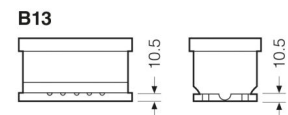

Yuasa Technical Data Sheet

Yuasa L36-AGM - YBX Active® Leisure & Marine

Performance

Nominal Voltage	12 V
Capacity (20hr)	95 Ah
Rated CCA	850 A
Watt hours	1140 Wh

Dimensions (±2mm)

Length	353 mm
Width	175 mm
Height	190 mm

Terminal Type

T1

Standard DIN Post

Cell Assembly Layout

Battery Hold-down

by GSYUASA

www.yuasa.com