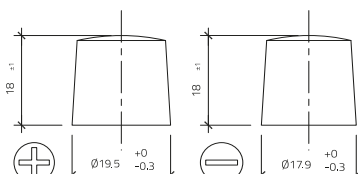

intAct Premium-Power Asia

Closed calcium battery (Ca/Ca) | filled and charged | maintenance-free

Art.No.

PP75MF-1-ASIA

Usage

intAct Premium-Power Asia

Volt	12V
Capacity	75 Ah (c20)
CCR -18°C (EN)	630 A (EN)
Electrolyte	diluted sulphuric acid
Electrolyte density	1,28 +/- 0,01 Kg/l (25° C)
Size (LxWxH)	270 x 173 x 222 mm
Weight	17,6 kg
Pos. of Terminal	1
Terminal	1
Bodenleiste	B01

Terminal 1

As of 27.08.2025