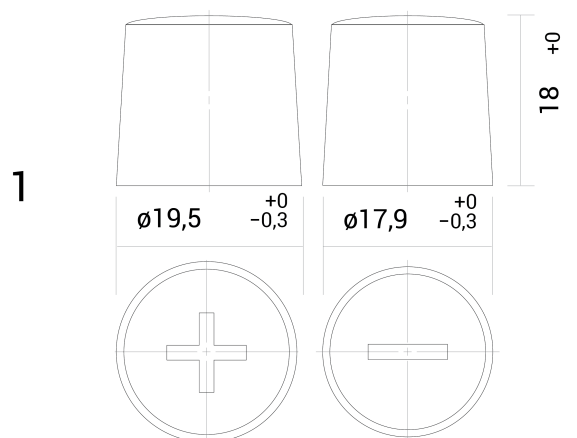

1200

RC (min)

409

LxWxH (mm)

518x273x214/235

Total Weight (kg)

52.2

BOX DESIGN

BHD

B0

Terminal

1

DRAWING

BHD

LAYOUT

TERMINAL