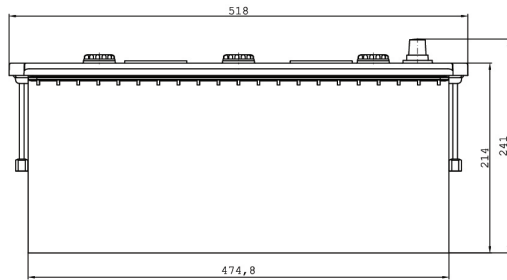

1200

RC (min)

409

LxWxH (mm)

518x273x214/235

Total Weight (kg)

52.2

BOX DESIGN

Box Type

C

Cover Type

Flat

Colour

Black

Layout

3

BHD

B0

Terminal

1

DRAWING

BHD

LAYOUT

TERMINAL