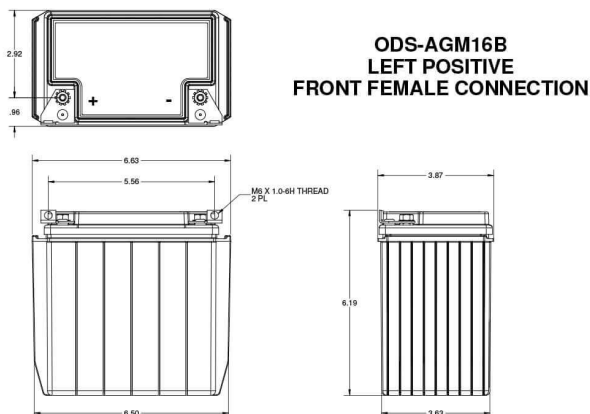

Handling and Storage

- Can be mounted or stored in any orientation except inverted
- 2-years storage life at 77°F (25°C) without needing to charge. Recharge when the OCV is <12.2V (50% SOC).
- Classified as non-spillable and approved as non-hazardous cargo for ground, sea and air transportation in accordance with the requirements of IMDG (International Maritime code for Dangerous Goods) and ICAO (International Civil Aviation Organisation)

Charging and Self-Discharge

Type of charging curve	IUU
Charger voltage at 68°F (20°C)	14.4V to 14.8V
Self-discharge per month at 68°F (20°C)	1.25%
Self-discharge per month at 104°F (40°C)	5%
80% depth of discharge cycles	400

Technical Data Sheet

ODS-AGM16B

(PC535)

Battery Type

- With brass M6 side terminals
- Absorbed Glass Mat (AGM) with Thin Plate Pure Lead (TPPL)
- Advanced dual purpose battery for engine start and deep cycle use

Power and Performance

Voltage	12V
Pulse (5 second) Hot Cranking Amps (PHCA)	535A
Cold Cranking Amps (CCA)	200A
HCA	300A
MCA	265A
20Hr Nominal Capacity (Ah)	14Ah
10Hr Nominal Capacity (Ah)	13Ah
Reserve Capacity Minutes	21 mins
Terminal	M6 Receptacle
Torque Spec in-lbs (Nm max)	40 (4.5)
Internal Resistance (mΩ)	8 mΩ
Short Circuit (A)	1000A

Dimensions and Weight

Length	6.7 in / 170 mm
Width	3.9 in / 99 mm
Height (terminals included)	6.2 in / 157 mm
Height (container)	6.2 in / 157 mm
Weight	12 lbs / 5.4 kg

Temperature

Operating temperature range	-40°F / -40°C to 113°F / +45°C
Optimum storage temperature	68°F / +20°C

Accreditations

The management systems governing the manufacture of this product are ISO 9001 and ISO 14001 certified.

*Cold Start Performance S.A.E J537 Apr 2016

EnerSys World Headquarters
2366 Bernville Road
Reading, PA 19605, USA
Tel: +1-800-964-2837

EnerSys EMEA
EH Europe GmbH
Baarerstrasse 18
6300 Zug, Switzerland

EnerSys Asia
152 Beach Road
#11-08 Gateway East
Building
Singapore 189721
Tel: +65 6416 4800

Want more info?
Scan code to access
the ODYSSEY® Battery
Literature Library